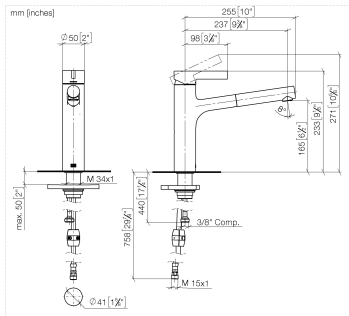

## DORNBACHT LYV Single-lever mixer Pull-out - Chrome

---

33 845 110

- 237mm projection
- pivotable spout 120°
- air-enriched flow and spray flow
- fabric braided hose 1500 mm
- max. flow 5 l/min at 3 bar flow pressure
- lead-free

## DORNBRACHT LYV Single-lever mixer Pull-out - Chrome

---

33 845 110

### Certificates

---

IAPMO\_N-4976 (2). IAPMO\_6397 (2).

**DORNBRAUCH LYV Single-lever mixer Pull-out - Chrome**

33 845 110

Parts for other finishes can be found here: [Soft Black](#)

**Spare parts list**

No.	Item Number	Name	Quantity used	Delivery time
1	90 20 81 001 00-00	handle	1	2
2	90 28 30 010 00-00	cover	1	2
3	90 15 05 067 00 90	cartridge	1	2
4	90 18 40 227 00 90	insert	1	2
5	90 30 02 101 00 90	hose	1	2
6	90 23 01 051 01 90	flow reducer	1	2
7	90 14 05 081 00 90	seal	1	2
8	90 12 11 181 01-00	shower	1	2
9	90 14 15 062 00 90	gasket kit	1	2
10	90 30 01 211 01 90	shaft	1	2
11	90 14 05 080 00 90	seal	1	2
12	90 23 10 003 00 90	fixing set	1	2
13	04 30 04 102 00 90	High pressure hose 3/8" -	2	2
14	90 30 04 110 00 90	hose	1	2