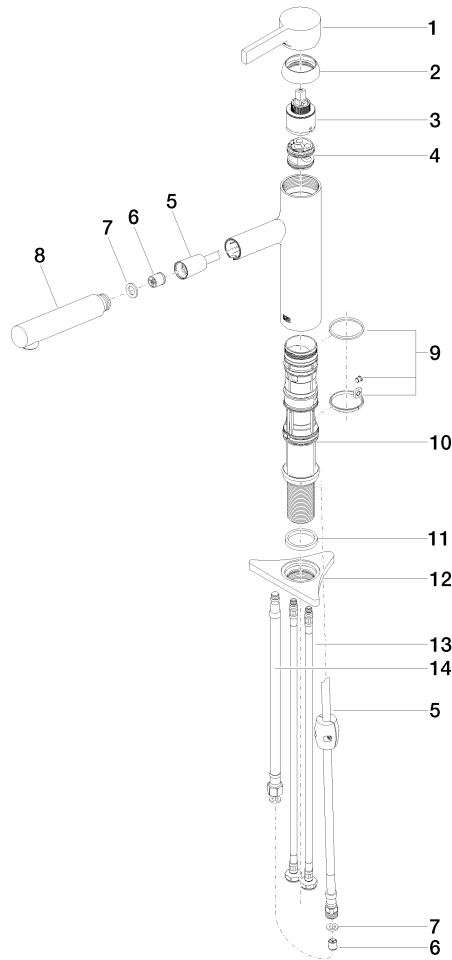

## DORNBACHT LYV Single-lever mixer Pull-out - Chrome

---

33 845 110

- 237mm projection
- pivotable spout 120°
- air-enriched flow and spray flow
- fabric braided hose 1500 mm
- max. flow 5 l/min at 3 bar flow pressure
- lead-free

## DORNBRACHT LYV Single-lever mixer Pull-out - Chrome

---

33 845 110

### Flow rate chart

---

### Certificates

---

IAPMO\_N-4976 (2). IAPMO\_6397 (2).

**DORNBRAUCH LYV Single-lever mixer Pull-out - Chrome**

33 845 110

Parts for other finishes can be found here: [Soft Black](#)

**Spare parts list**

No.	Item Number	Name	Quantity used	Delivery time
1	90 20 81 001 00-00	handle	1	2
2	90 28 30 010 00-00	cover	1	2
3	90 15 05 067 00 90	cartridge	1	2
4	90 18 40 227 00 90	insert	1	2
5	90 30 02 101 00 90	hose	1	2
6	90 23 01 051 01 90	flow reducer	1	2
7	90 14 05 081 00 90	seal	1	2
8	90 12 11 181 01-00	shower	1	2
9	90 14 15 062 00 90	gasket kit	1	2
10	90 30 01 211 01 90	shaft	1	2
11	90 14 05 080 00 90	seal	1	2
12	90 23 10 003 00 90	fixing set	1	2
13	04 30 04 102 00 90	High pressure hose 3/8" -	2	2
14	90 30 04 110 00 90	hose	1	2