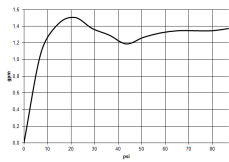

## DORNBRACHT LYV Single-lever mixer Pull-out - Chrome

---

33 845 110

### Flow rate chart

---